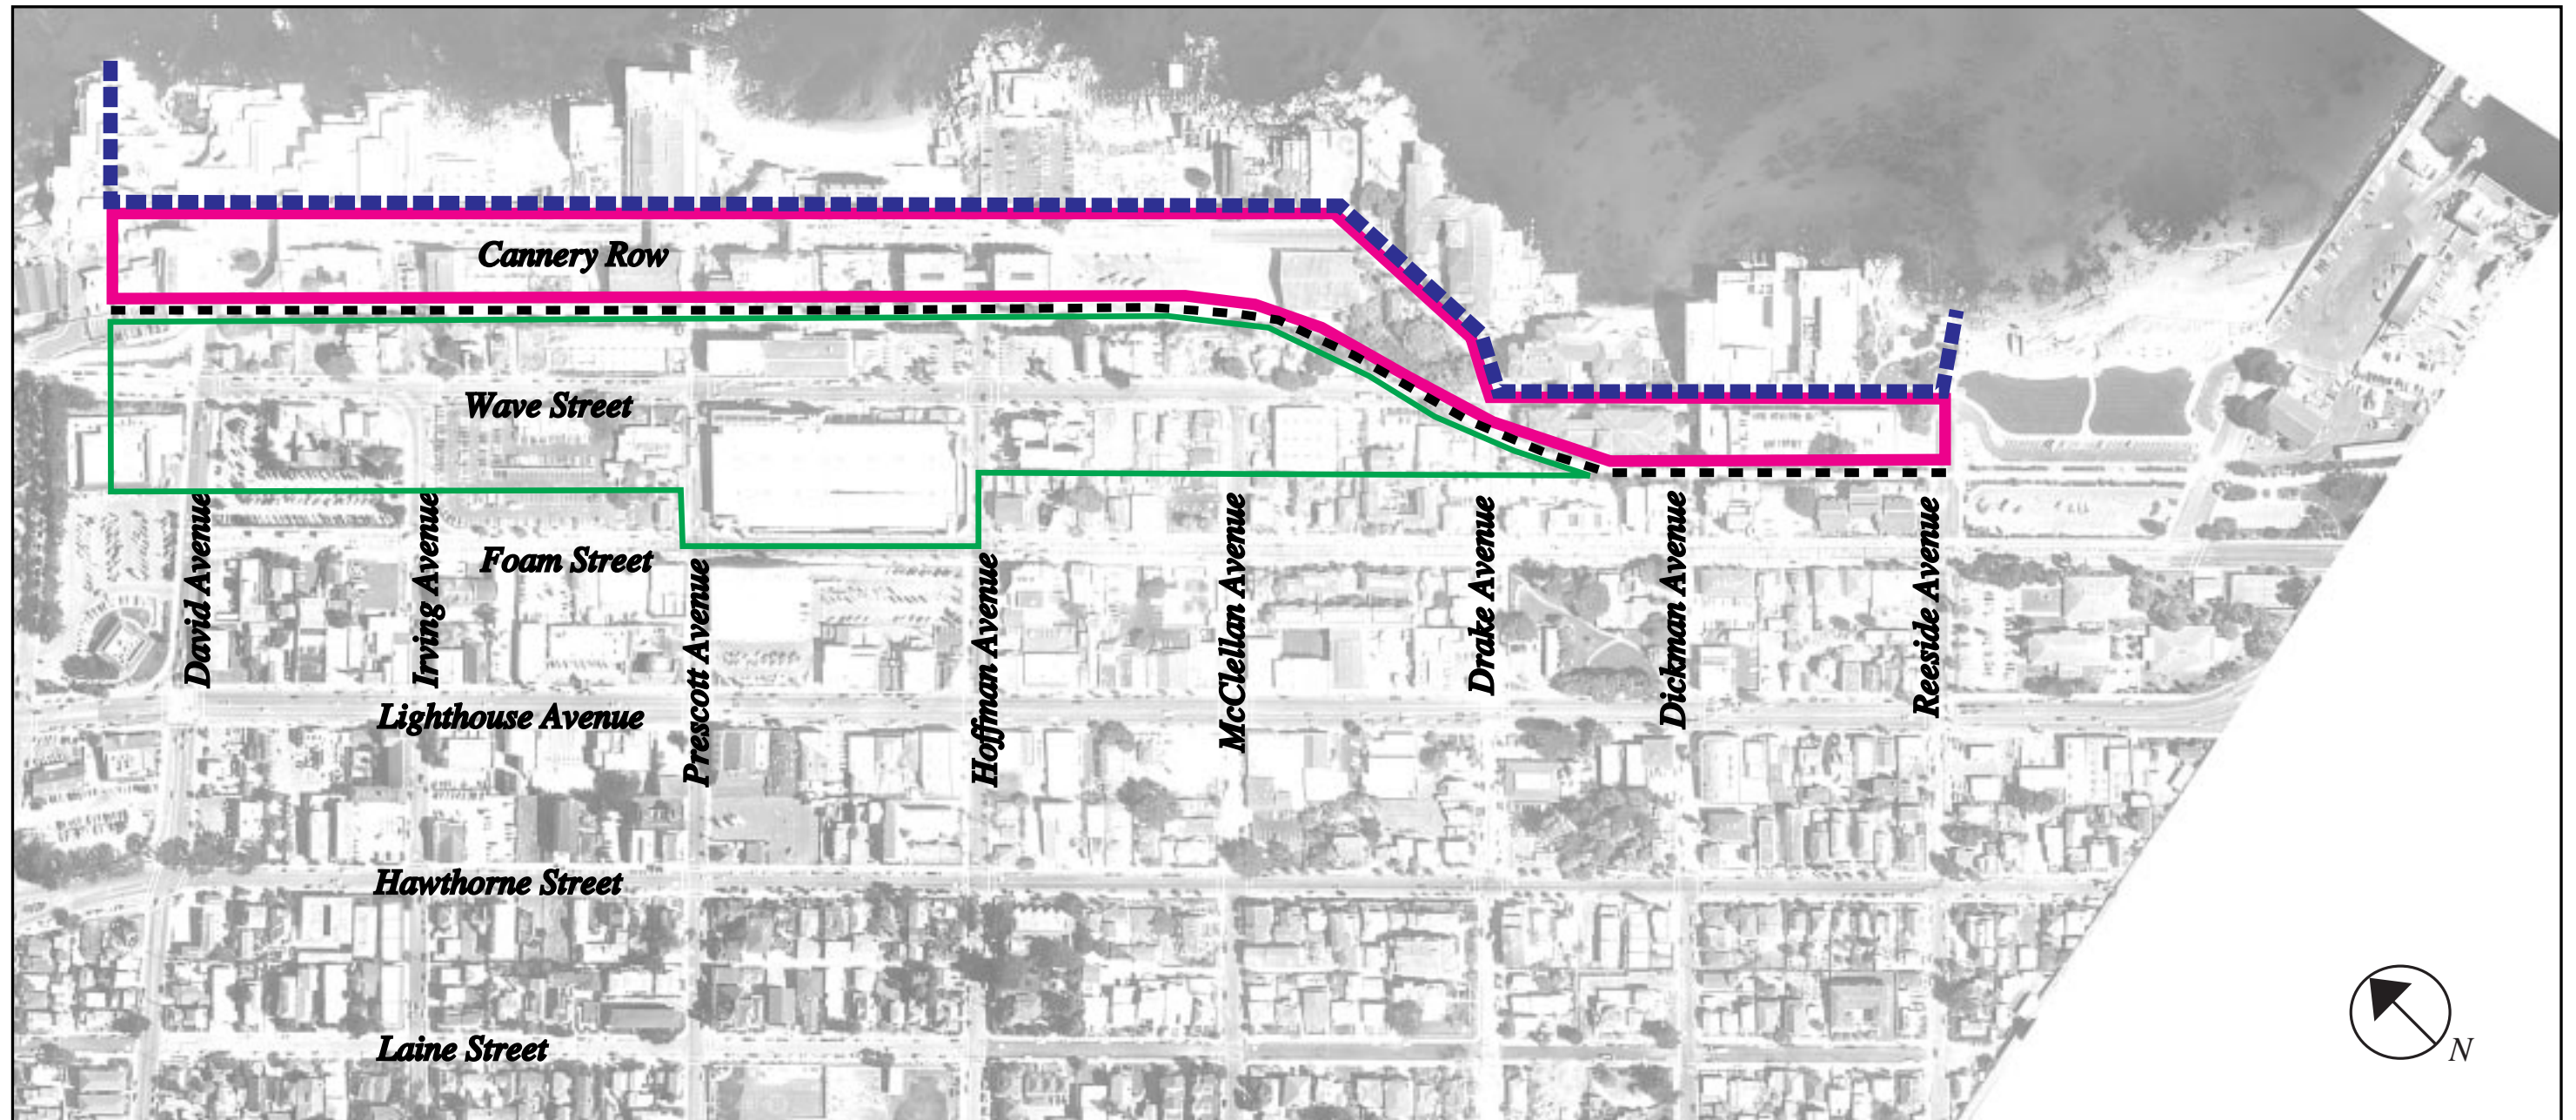

THE CANNERY ROW CONSERVATION DISTRICT CHARACTER AREAS

Character Areas Key

- Cannery Row - Bayside
- Cannery Row - Inland Side
- Wave and Cross Streets
- Recreation Trail

Note: San Carlos Beach Park and the adjacent parking lot have already been developed and no changes are proposed. As a result, it was not included in a character area.